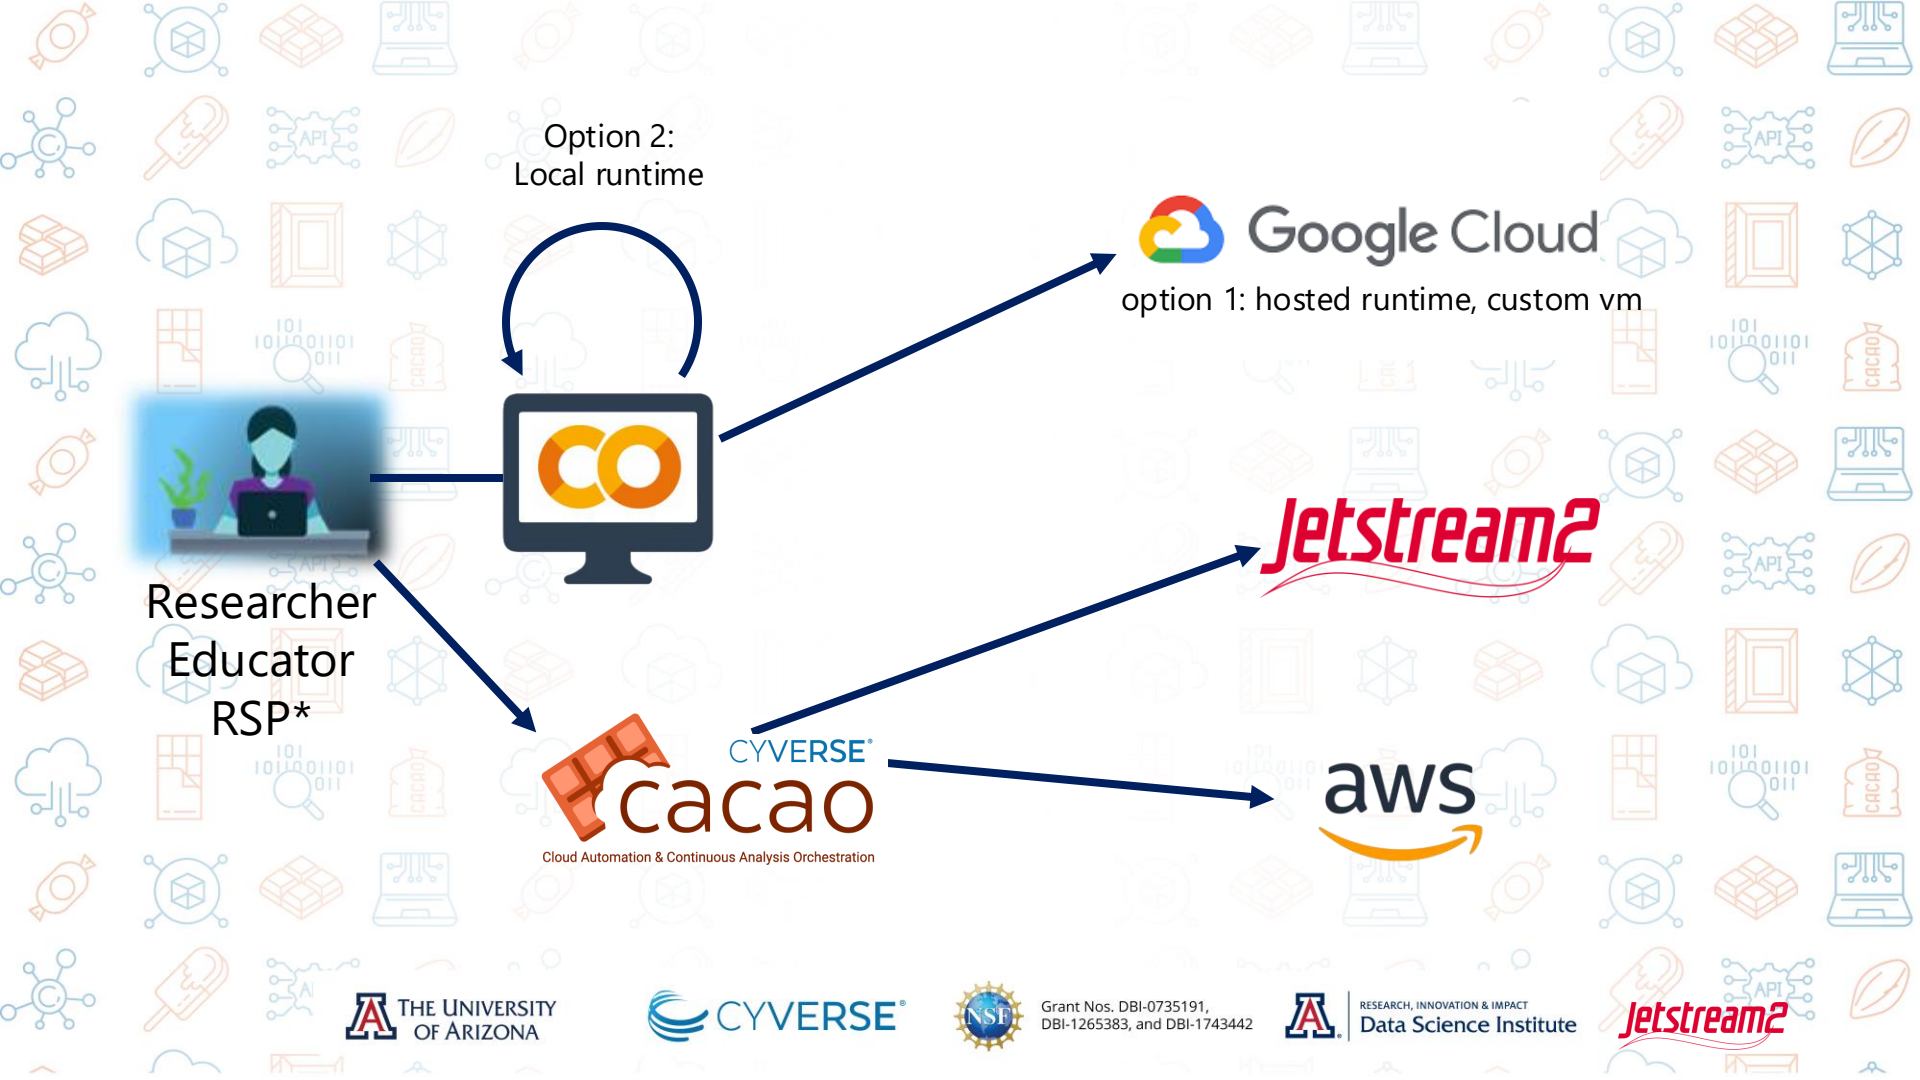

Option 2:
Local runtime

Google Cloud
option 1: hosted runtime, custom vm

Jetstream2

Researcher
Educator
RSP*

cacao

CYVERSE®

aws